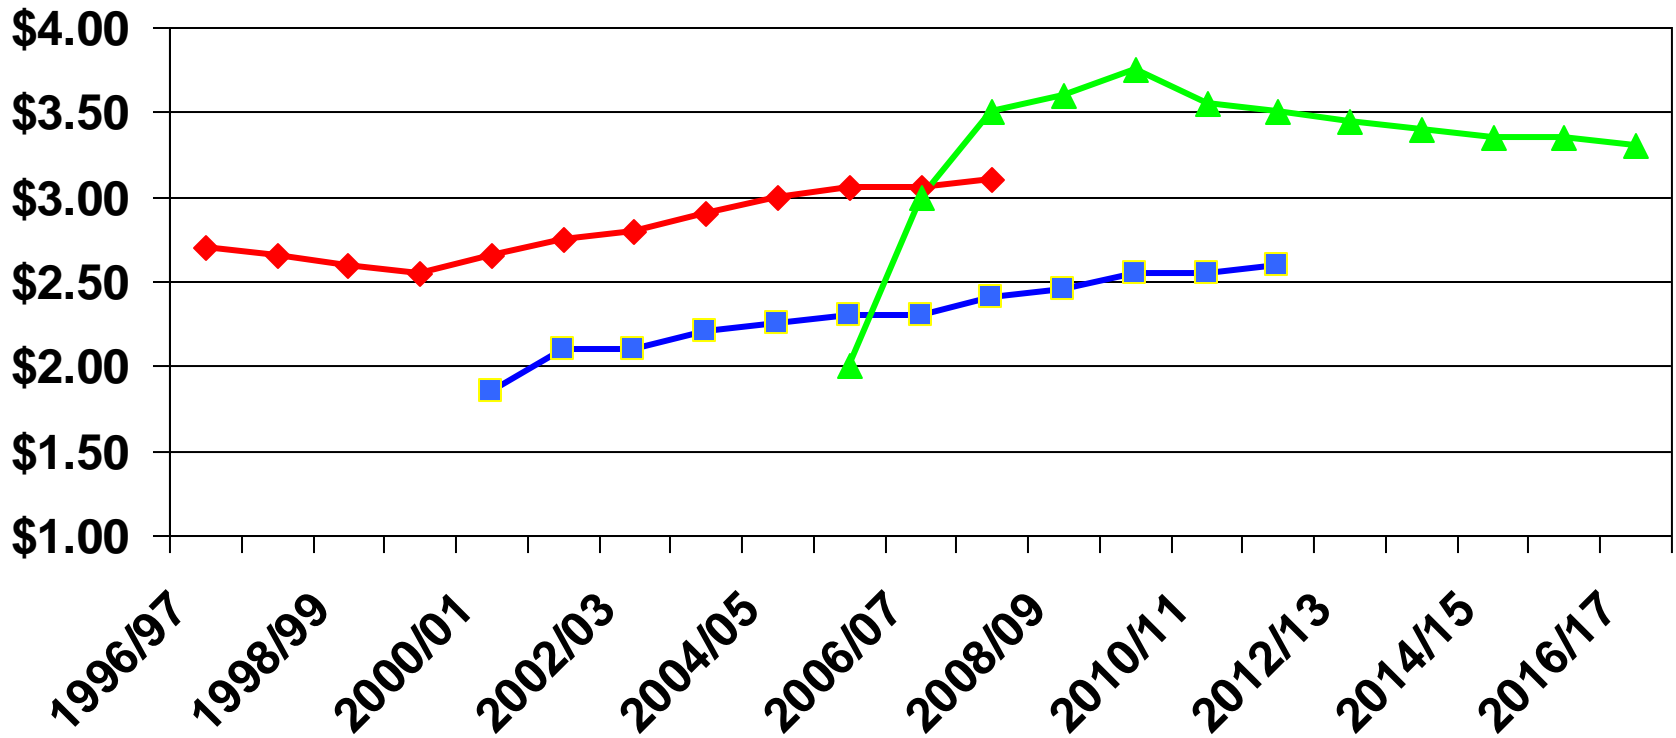

USDA Baseline Corn Price Projections

◆ 1997 ■ 2002 ▲ 2007

USDA Baseline Net Farm Income Projections

Fertilizer Outlays